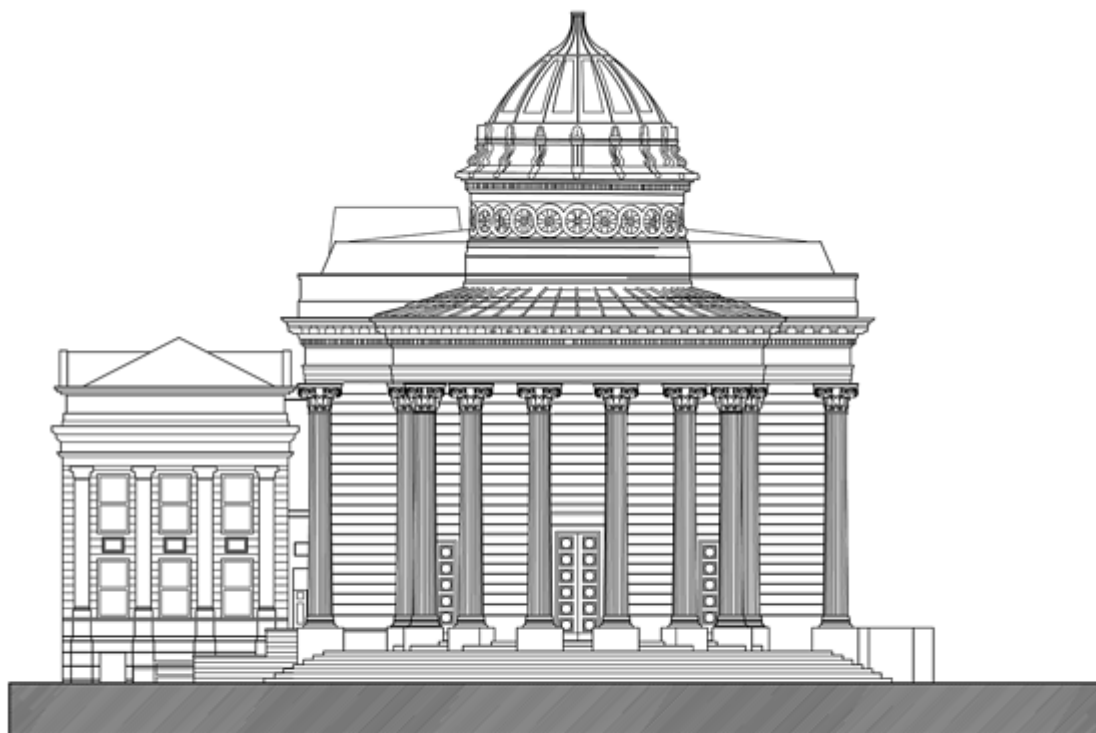

North Elevation

The north elevation faces onto Great George's Street and shows off the dome and columns.

Click on the elevation below for an enlargement or download the high resolution PDF at the foot of the page.

NORTH ELEVATION

contract
THE BLACKIE

drawing
NORTH ELEVATION

dag no.
3389 SK206

scale
1:200

Source URL: <https://theblack-e.co.uk/content/rentals/north-elevation>