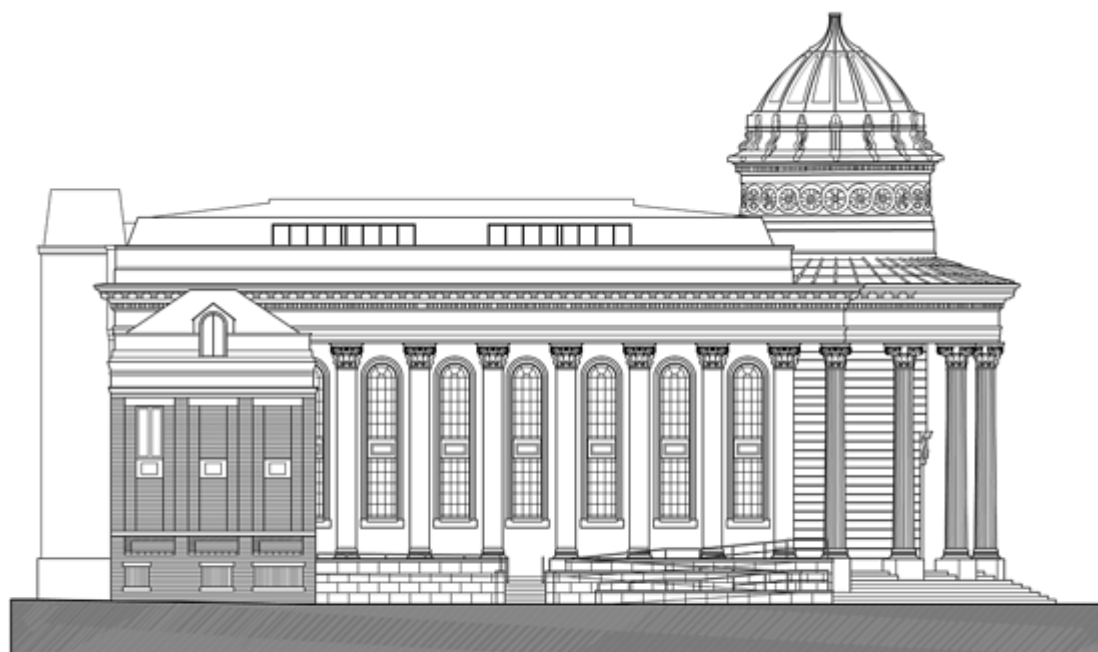

## East Elevation

The east elevation shows the full length of the building along Sankey Street.

Click on the elevation below for an enlargement or download the high resolution PDF using the link to the left.

**EAST ELEVATION**

contract  
THE BLACKIE

drawing  
EAST ELEVATION

img no.  
3389 SK207

scale  
1:200

---

**Source URL:** <https://theblack-e.co.uk/content/rentals/east-elevation>