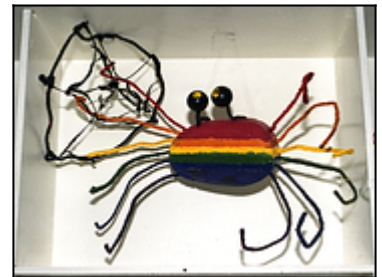

RAINBOWS UNLIMITED

This exhibition was commissioned by Merseyside Play Action Council to provide activities for children and training for play leaders

Young people were invited to make a gift to leave for a friend at the end of a rainbow. Their offerings include a rainbow rocket, a rainbow garden, a rainbow monster, a rainbow roundabout. This remarkable rainbow world was created through residencies at 8 playcentres.

The 80 plus exhibits are displayed in a multi-compartmental display box which measures 308cm x 155cm x 17.8cm

Source URL: <https://theblack-e.co.uk/content/touring/rainbows-unlimited>